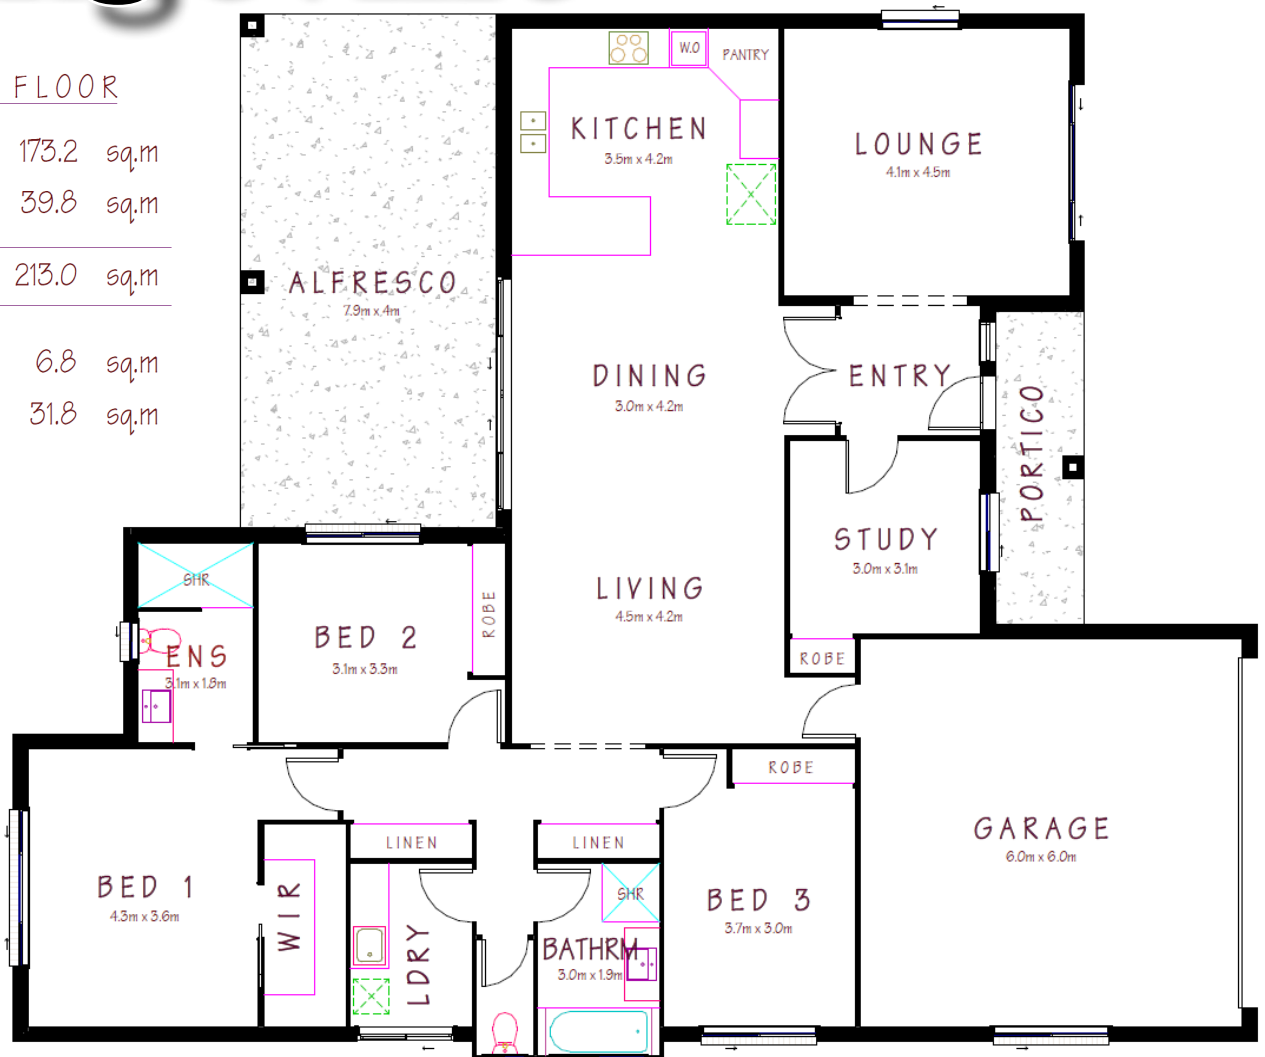

Rangeville

GROUND FLOOR	
LIVING	= 173.2 sq.m
GARAGE	= 39.8 sq.m
<hr/>	
TOTAL	= 213.0 sq.m
<hr/>	
PORTICO	= 6.8 sq.m
ALFRESCO	= 31.8 sq.m

DESIGN MASTER
H O M E S

Les Boyton

les@designmasterhomes.com.au

0457 720 035