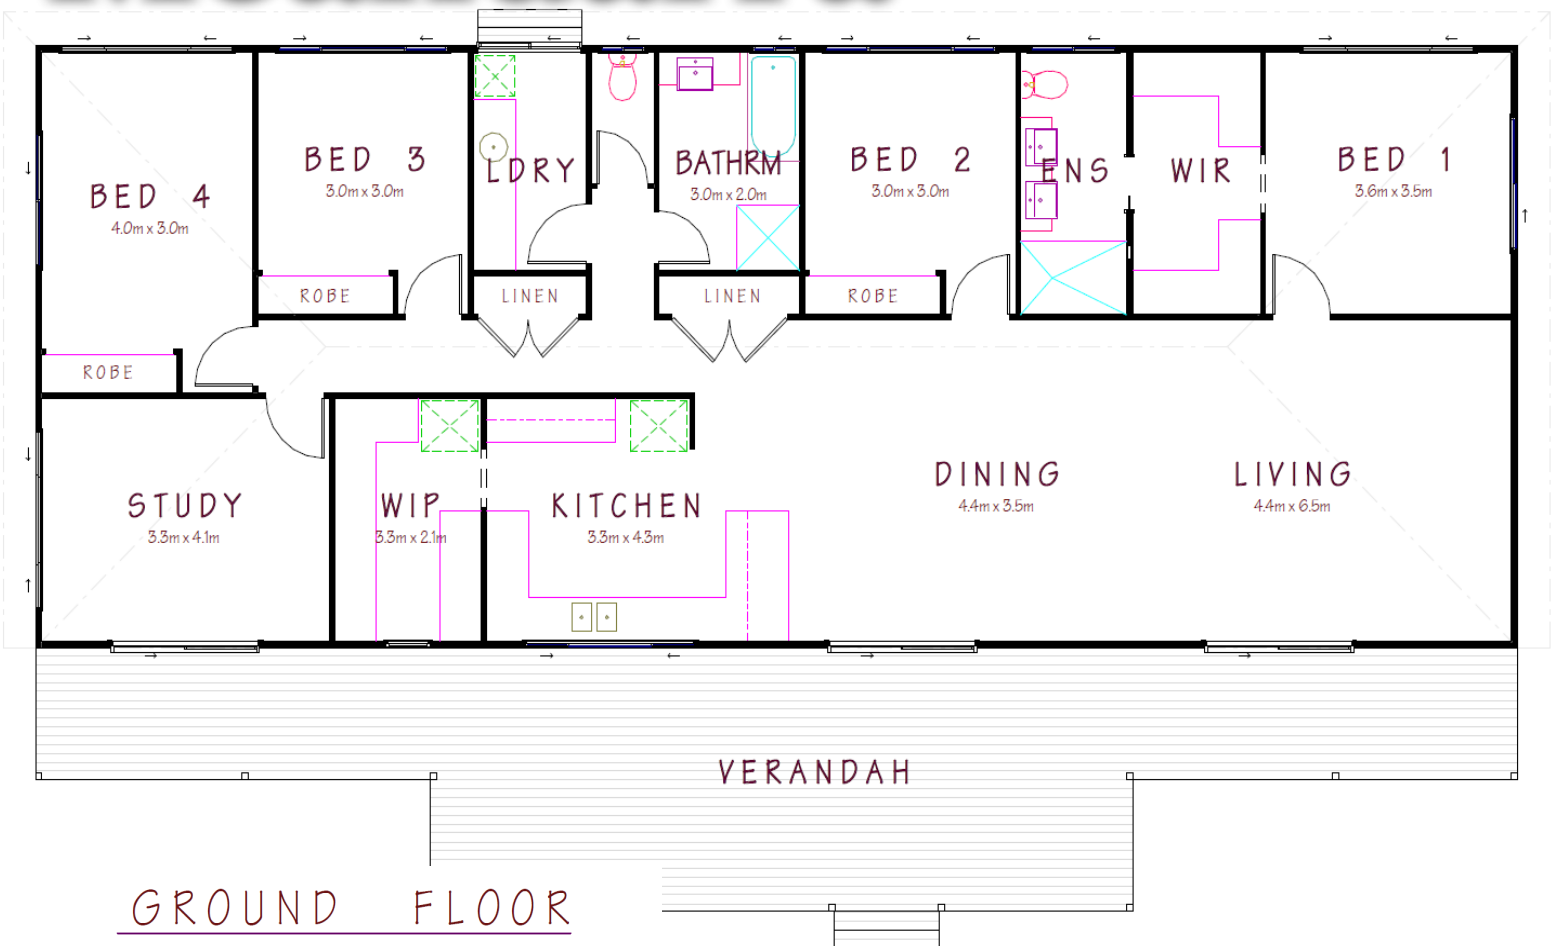

Meandarra

GROUND FLOOR

LIVING = 174.1 sq.m
 VERANDAH = 55.9 sq.m

Les Boyton
 les@designmasterhomes.com.au
 0457 720 035